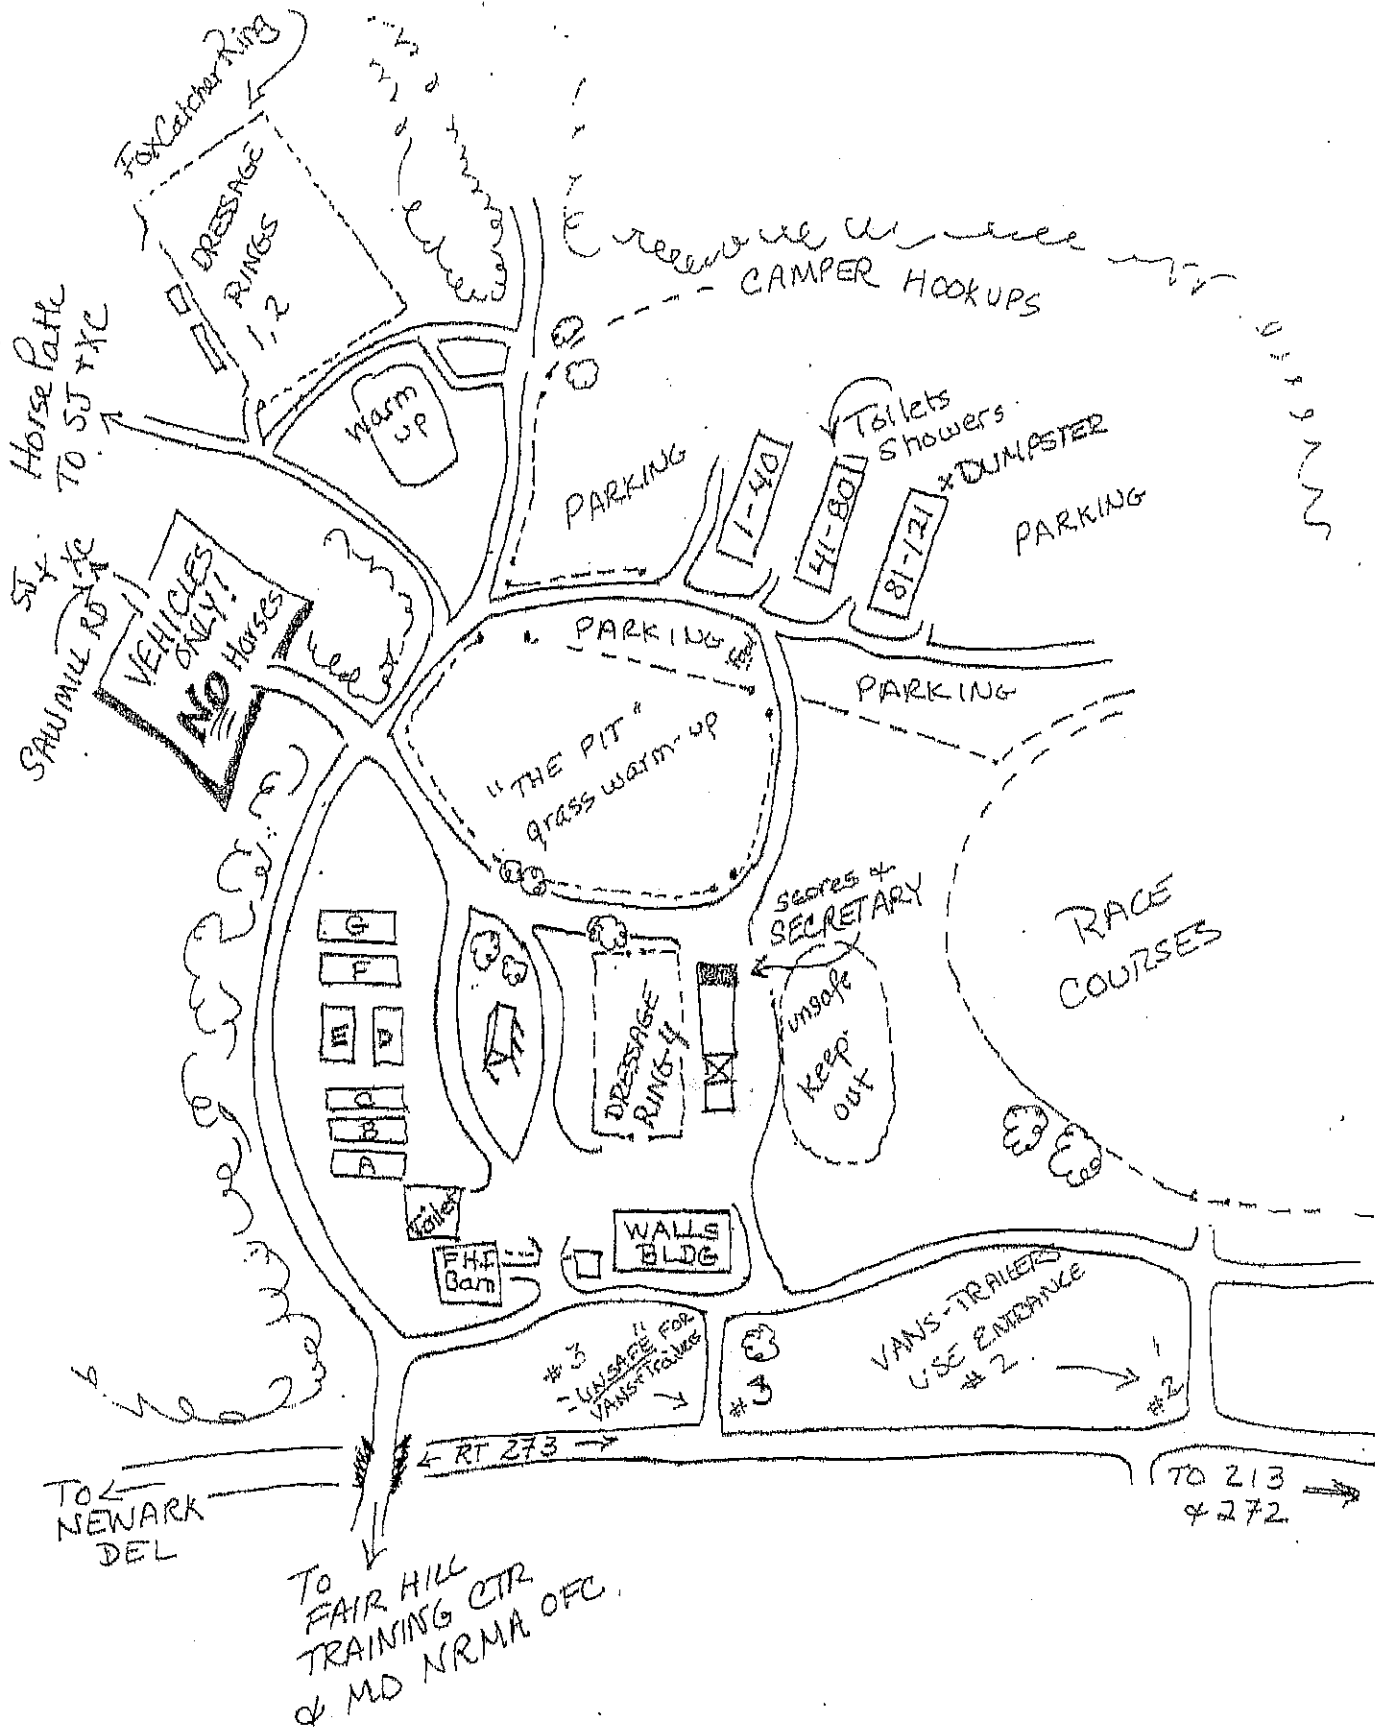

Starter Horse Trials

Novice, Beginner Novice,
Starter & Elementary

August 26, 2023

Fair Hill Grounds Map

Tips for Spectators

There are three phases to this horse trials.

1. Dressage takes place at the Fair Grounds in Rings 1, 2 & 4. Parking is available close by Ring 4 (see map). Please take special care not to make any noise or sudden movements near the dressage areas, and please give way to horses.
2. Show Jumping and Cross Country take place in Sawmill Field, about half a mile to the east of the Fairgrounds on Sawmill Road (see map). Parking is available at the top of the hill immediately after you come out from the trees. Do not go past the *Official Vehicles Only* sign.