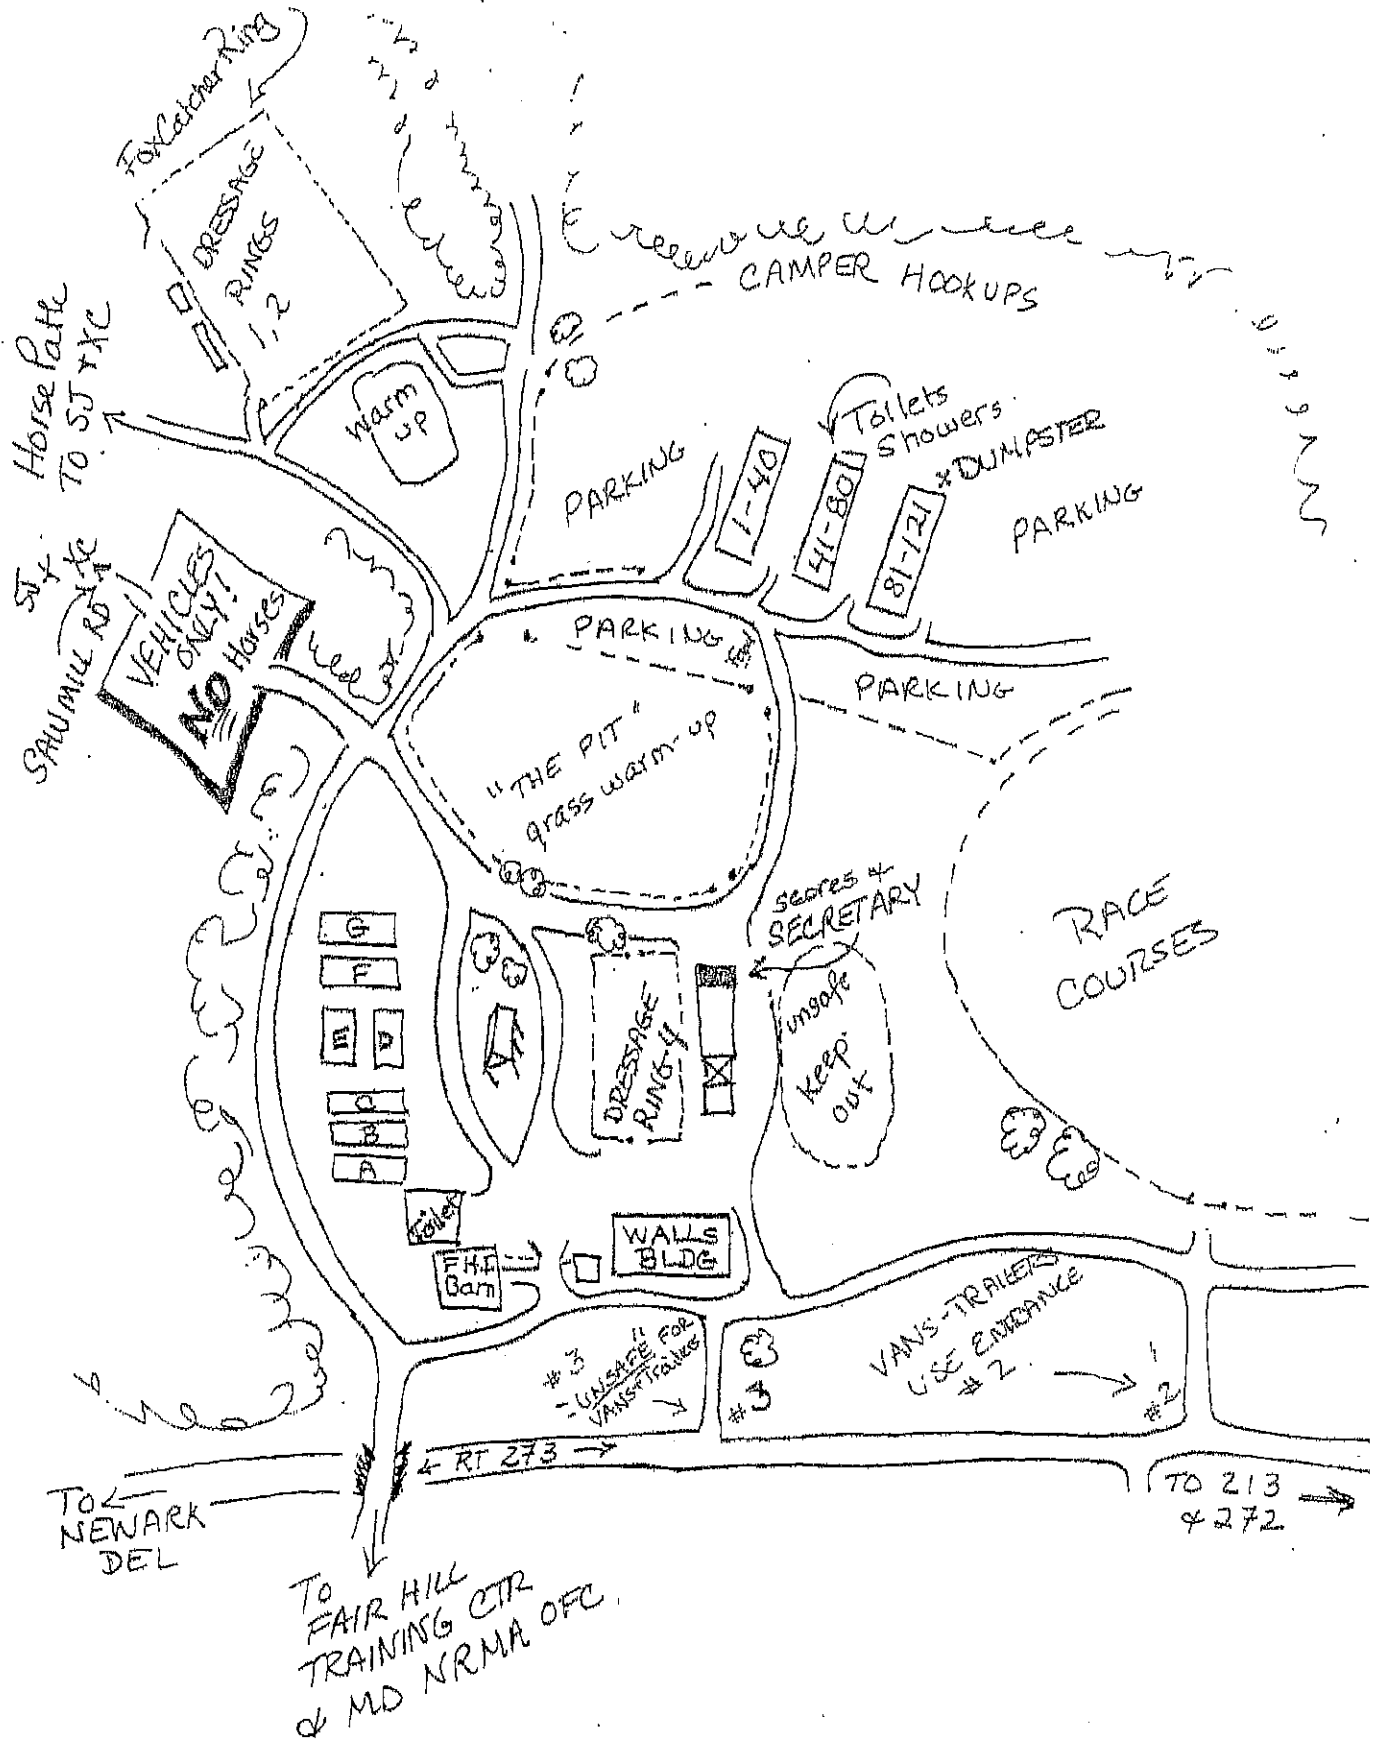

### **Tips for Spectators**

There are three phases to this horse trials.

1. Dressage takes place at the Fair Grounds in Rings 1, 2 & 4. Parking is available close by Ring 4 (see map). Please take special care not to make any noise or sudden movements near the dressage areas, and please give way to horses.
2. Show Jumping and Cross Country take place in Sawmill Field, about half a mile to the east of the Fairgrounds on Sawmill Road (see map). Parking is available at the top of the hill immediately after you come out from the trees. Do not go past the *Official Vehicles Only* sign.