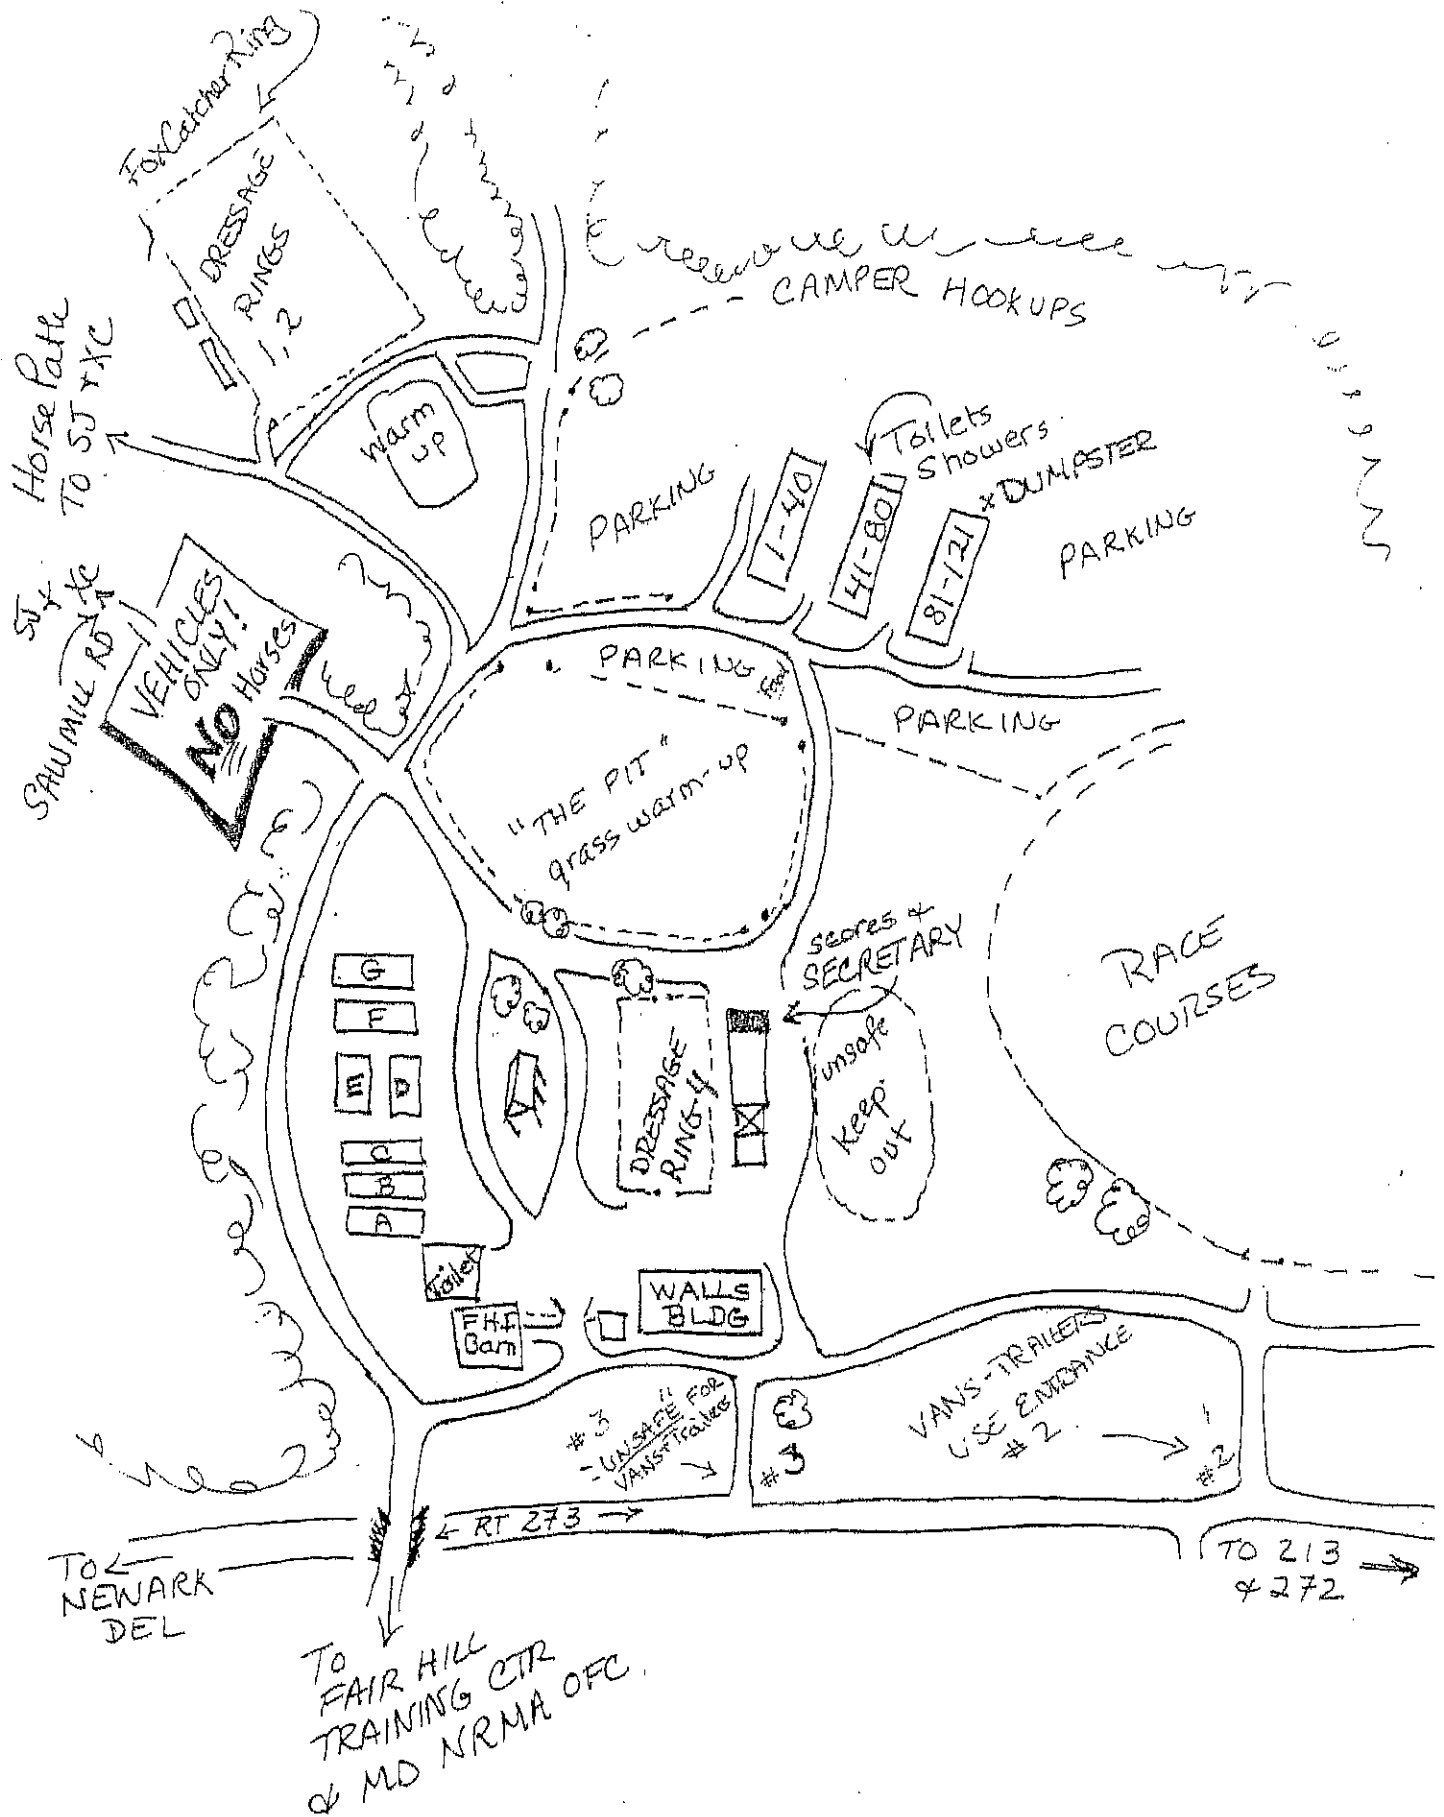

Starter Horse Trials

Novice, Beginner Novice,
Starter & Elementary

May 6, 2023

Fair Hill Grounds Map

Tips for Spectators

There are three phases to this horse trials.

1. Dressage takes place at the Fair Grounds in Rings 1, 2 & 4. Parking is available close by Ring 4 (see map). Please take special care not to make any noise or sudden movements near the dressage areas, and please give way to horses.
2. Show Jumping and Cross Country take place in Sawmill Field, about half a mile to the east of the Fairgrounds on Sawmill Road (see map). Parking is available at the top of the hill immediately after you come out from the trees. Do not go past the *Official Vehicles Only* sign.